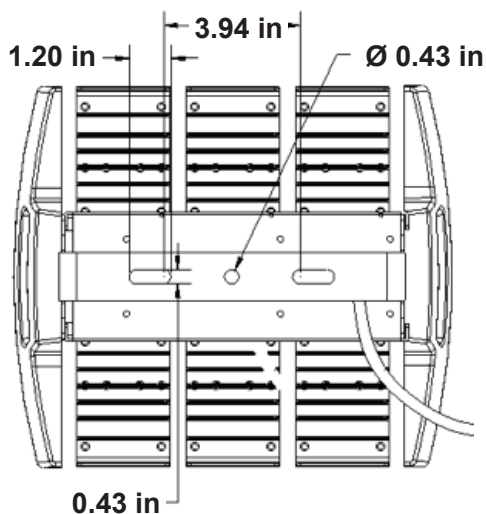

140 WATT LED FLOODLIGHT

SPECIFICATIONS:

Body Material: Marine-grade powder coated aluminum housing with mounting bracket

Dimensions: 12.68" x 11.06" x 4.65"

Weight: 15 lbs

Light Source: High-efficiency LED with an average life of 50,000 hours

Intensity: 17,000 Lumens / 5,500 candela

Viewing Angle: 120 degrees

Voltage: 85-260V AC

IP Degree: IP66 Dust + Water jet protection

Ambient

Temperature

Range: -40° +60°C

Model: TBFLOOD-LED-140W-120VAC-N

Back View

Side View

Front View