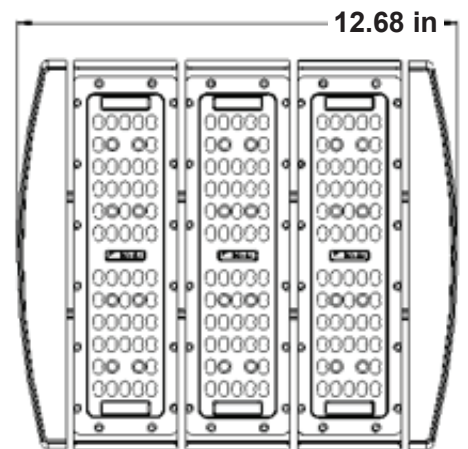

140 WATT LED FLOODLIGHT

SPECIFICATIONS:

Body Material: Marine-grade powder coated aluminum housing with mounting bracket

Dimensions: 12.68" x 11.06" x 4.65"

Weight: 15 lbs

Light Source: High-efficiency LED with an average life of 50,000 hours

Intensity: 17,000 Lumens / 5,500 candela

Viewing Angle: 120 degrees

Voltage: 85-260V AC

IP Degree: IP66 Dust + Water jet protection

Ambient

Temperature

Range: -40° +60°C

Model: TBFLOOD-LED-140W-120VAC-N

Side View

Front View