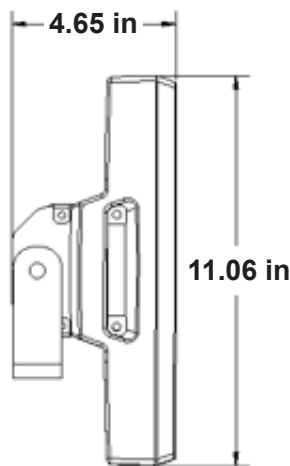

140 WATT LED FLOODLIGHT

SPECIFICATIONS:

Body Material: Marine-grade powder coated aluminum housing with mounting bracket

Dimensions: 12.68" x 11.06" x 4.65"

Weight: 15 lbs

Light Source: High-efficiency LED with an average life of 50,000 hours

Intensity: 17,000 Lumens / 5,500 candela

Viewing Angle: 120 degrees

Voltage: 85-260V AC

IP Degree: IP66 Dust + Water jet protection

Ambient

Temperature

Range: -40° +60°C

Model: TBFLOOD-LED-140W-120VAC-N

Side View

Front View